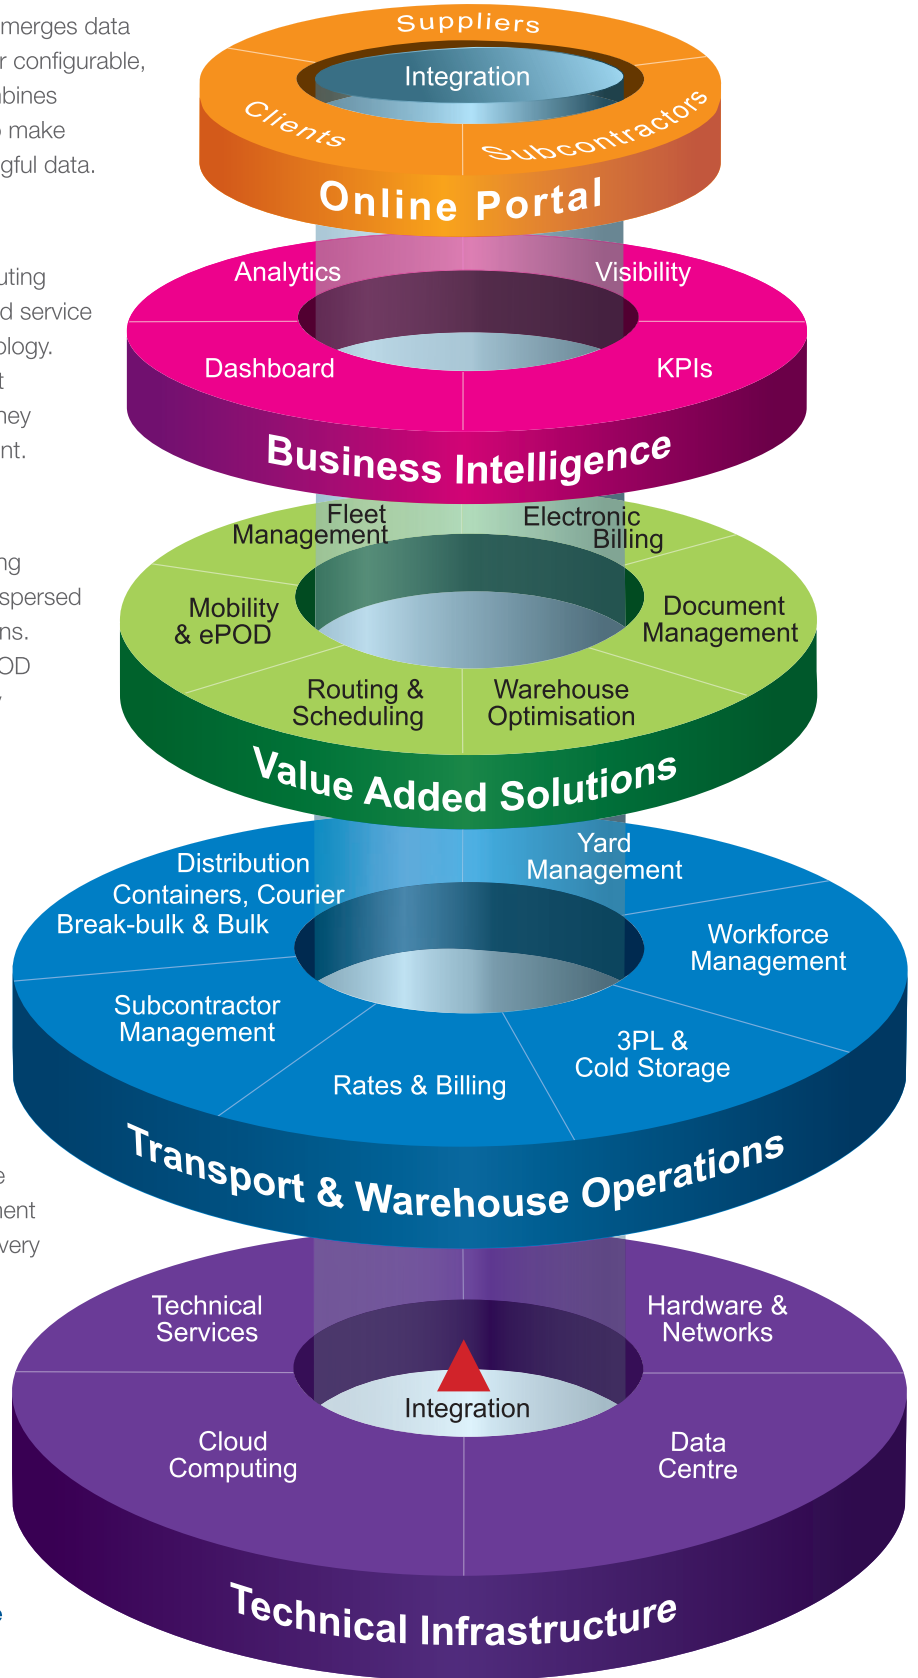

Mobility

Award-winning **MobileControl** is an industry-leading solution that provides remote management for a dispersed workforce and manages on-board vehicle operations. **MobileControl** provides for barcode scanning, ePOD and real-time tracking of the collection and delivery processes, including turn-by-turn navigation.

Document management

eDocs for logistic companies is a cost-effective solution that efficiently archives and distributes scanned documents. It gives you and your clients, instant access and visibility to PODs and other related documents from any location. It has proven to reduce the admin and related paperwork costs.

eBilling allows you to electronically deliver your statements and invoices from any financial application. The key benefit is the drill down feature that allows your client to drill down from the statement to invoice to the POD, and to other supporting delivery documents. It has proven to improve the cash-to-cash cycle.

Client-facing solutions

Dovetail provides a range of solutions that allows you to engage with your clients, subcontractors and partners, from **eXpressLink** in-house software, **eBusiness** web front end, to logistic-centred **CRM**.

Add value to your business in real bottom-line terms by contacting us today for a complete logistics management system!

DOVETAIL
First Choice in Logistics Software

Tel: 011 540 9300
Email: sales@dovetail.co.za
www.dovetail.co.za